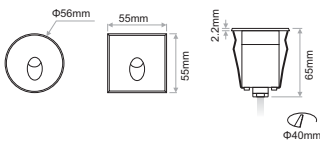

IP65

Model	Shape	CCT	LED Source	Type	Beam Angle	Colour	Voltage
POROS MINI ST 2.4W <i>(POROS MINI ST2)</i>	Round (RD)	2700K (27)	252lm	Fixed (FX)	50° (50)	Stainless Steel 316 (SS)	24VDC PWM Dimmable (24)
	Square (SQ)	3000K (30)	265lm				
		4000K (40)	279lm				

Ordering Code Example: POROS MINI ST2-RD-30-FX-50-SS-24