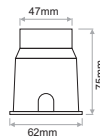

IP65

Model	Shape	CCT	LED Source	Type	Beam Angle	Colour	Voltage
POROS MINI ST 2.4W <i>(POROS MINI ST2)</i>	Round (RD)	2700K (27)	252lm	Fixed (FX)	50° (50)	Stainless Steel 316 (SS)	24VDC PWM Dimmable (24)
	Square (SQ)	3000K (30)	265lm				
		4000K (40)	279lm				

Ordering Code Example: POROS MINI ST2-RD-30-FX-50-SS-24

ACC.435 Mounting Box