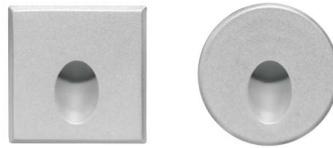

- Poros Mini recessed wall luminaire available in round and square.
- Housing material: Stainless Steel 316
- Power cable : H05RN-F 2x1.0mm² L=0.3m
- Outdoor installation: IP65
- Mounting Box material: PVC
- IK Rate: 10

L90/B10 >50.000h

IP65

Model	Shape	CCT	LED Source	Type	Beam Angle	Colour	Voltage
POROS MINI ST 2.4W <i>(POROS MINI ST2)</i>	Round (RD)	2700K (27)	252lm	Fixed (FX)	50° (50)	Stainless Steel 316 (SS)	24VDC PWM Dimmable (24)
	Square (SQ)	3000K (30)	265lm				
		4000K (40)	279lm				